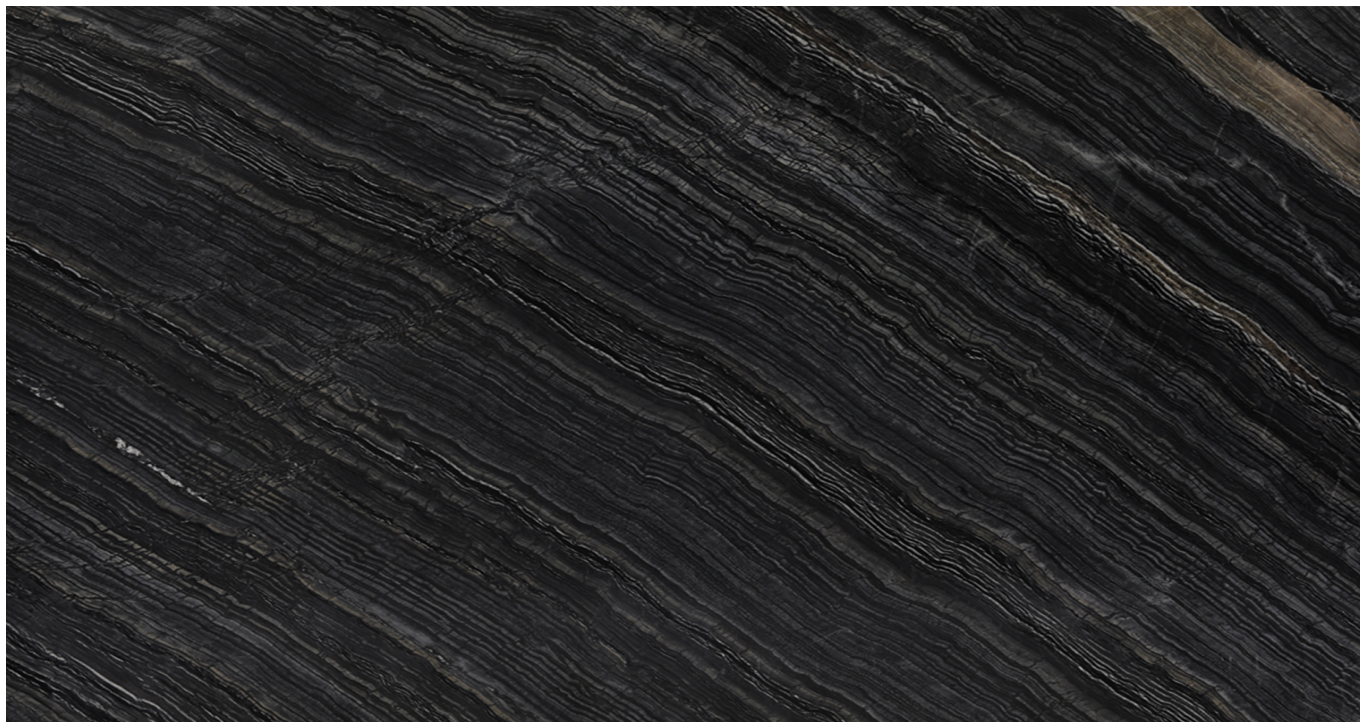

SCHEDA PRODOTTO

SILVER WAVE

Colore: $\text{D}'\text{D}\bullet\text{D}\text{D}\ll\text{D}^{\text{TM}}$

Blocco di riferimento: IN1301

Lastre totali: 31

Metri quadri totali: 172.45