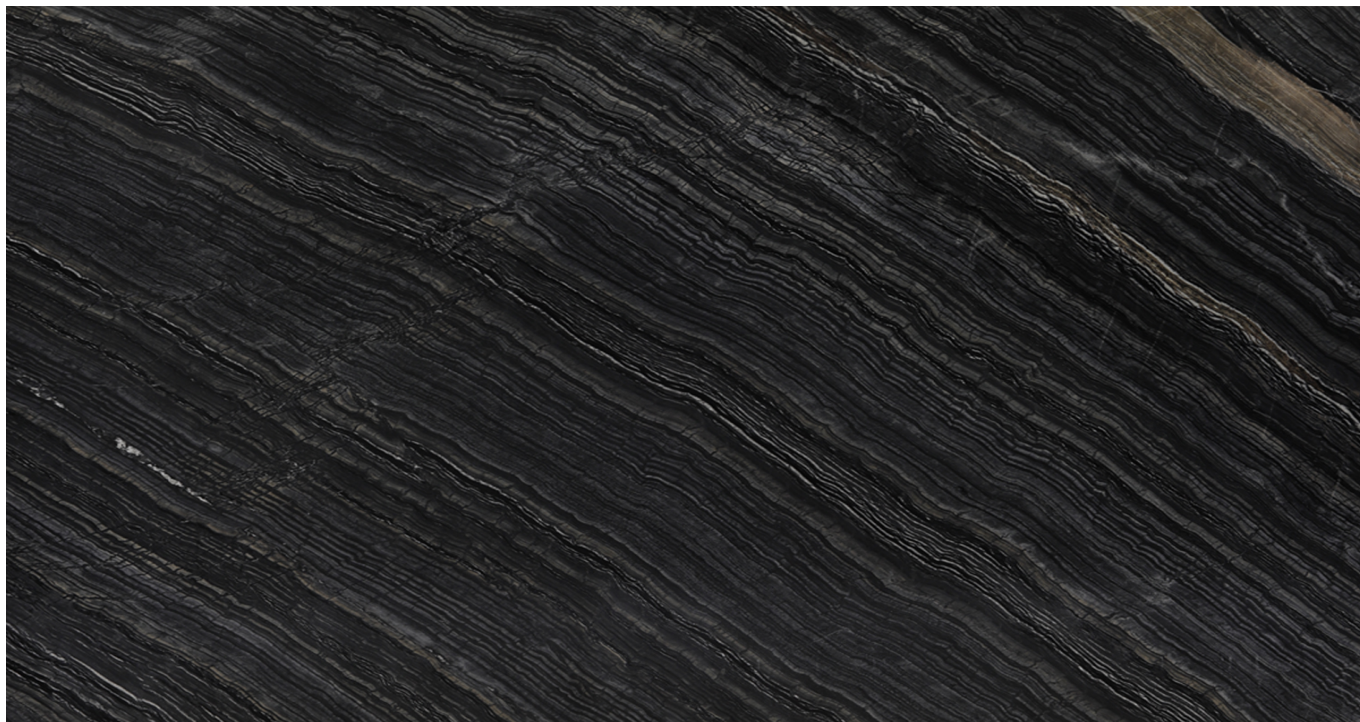

SCHEDA PRODOTTO

SILVER WAVE

Colore: $\text{D}'\text{D}\bullet\text{D}\text{D}\ll\text{D}^{\text{TM}}$

Blocco di riferimento: IN1301

Lastre totali: 21

Metri quadri totali: 115.24