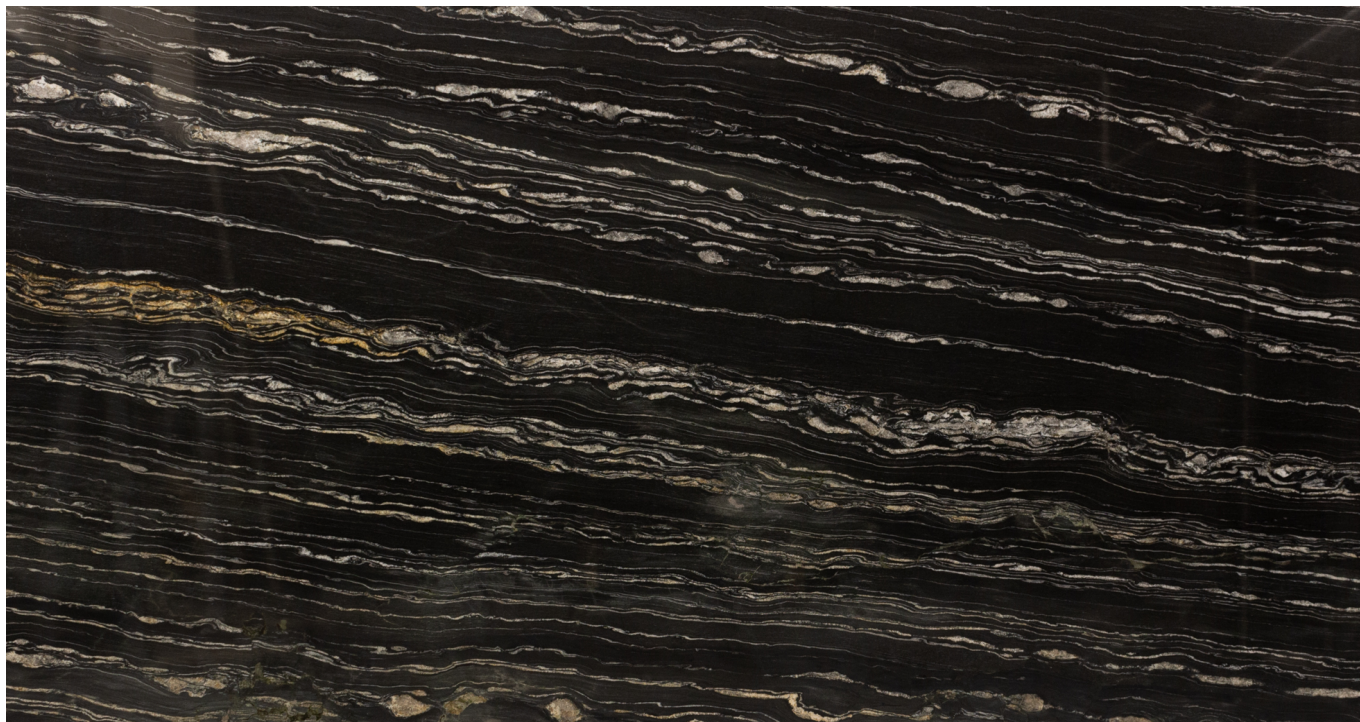

PRODUCT DATA SHEET

TROPICAL STORM

Material: Quartzite

Color: Black

Reference block: ME1867

Total slabs: 28

Total square meters: 180.96

Available material, last update at: 04-02-2025

Features

MATERIAL	FINISH	N°	L	W	THK	M²
TROPICAL STORM		24	342	190	2	155.95
TROPICAL STORM		1	342	190	2	6.5
TROPICAL STORM	POLISHED	1	290	190	2	5.51
TROPICAL STORM		2	342	190	2	13