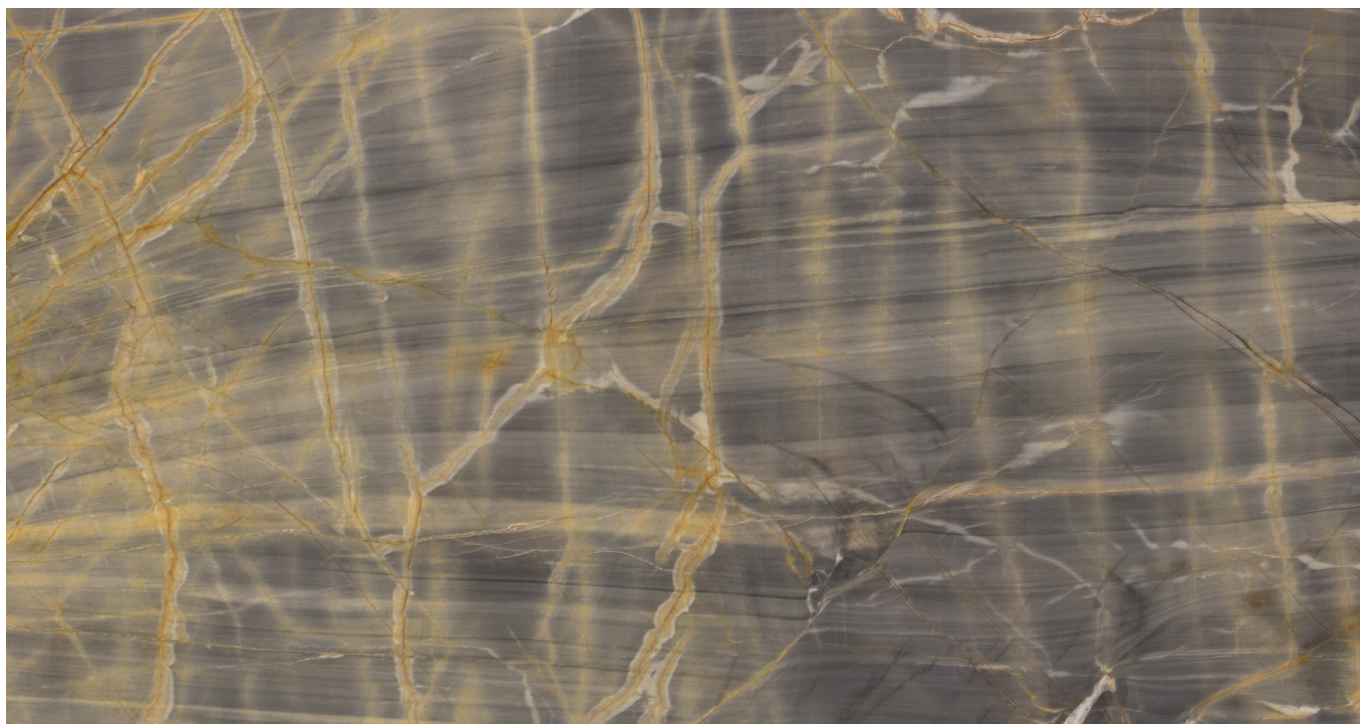

PRODUCT DATA SHEET

PERSIAN BLUE

Material: Marble

Color: Blue

Reference block: ME1871

Total slabs: 47

Total square meters: 251.92

Available material, last update at: 04-02-2025

Features

MATERIAL	FINISH	N°	L	W	THK	M²
PERSIAN BLUE	POLISHED	1	324	166	2	5.38
PERSIAN BLUE	POLISHED	1	324	166	2	5.38
PERSIAN BLUE	POLISHED	1	324	166	2	5.38
PERSIAN BLUE	POLISHED	1	324	166	2	5.38
PERSIAN BLUE	POLISHED	1	324	166	2	5.38
PERSIAN BLUE	POLISHED	1	324	166	2	5.38
PERSIAN BLUE	POLISHED	1	320	166	2	5.31
PERSIAN BLUE	POLISHED	1	324	166	2	5.38
PERSIAN BLUE	POLISHED	1	324	166	2	5.38
PERSIAN BLUE	POLISHED	1	324	166	2	5.38
PERSIAN BLUE	POLISHED	1	324	166	2	5.38
PERSIAN BLUE	POLISHED	1	324	166	2	5.38
PERSIAN BLUE	POLISHED	1	324	166	2	5.38
PERSIAN BLUE	POLISHED	1	324	166	2	5.38
PERSIAN BLUE	POLISHED	1	324	166	2	5.38
PERSIAN BLUE	POLISHED	1	324	166	2	5.38