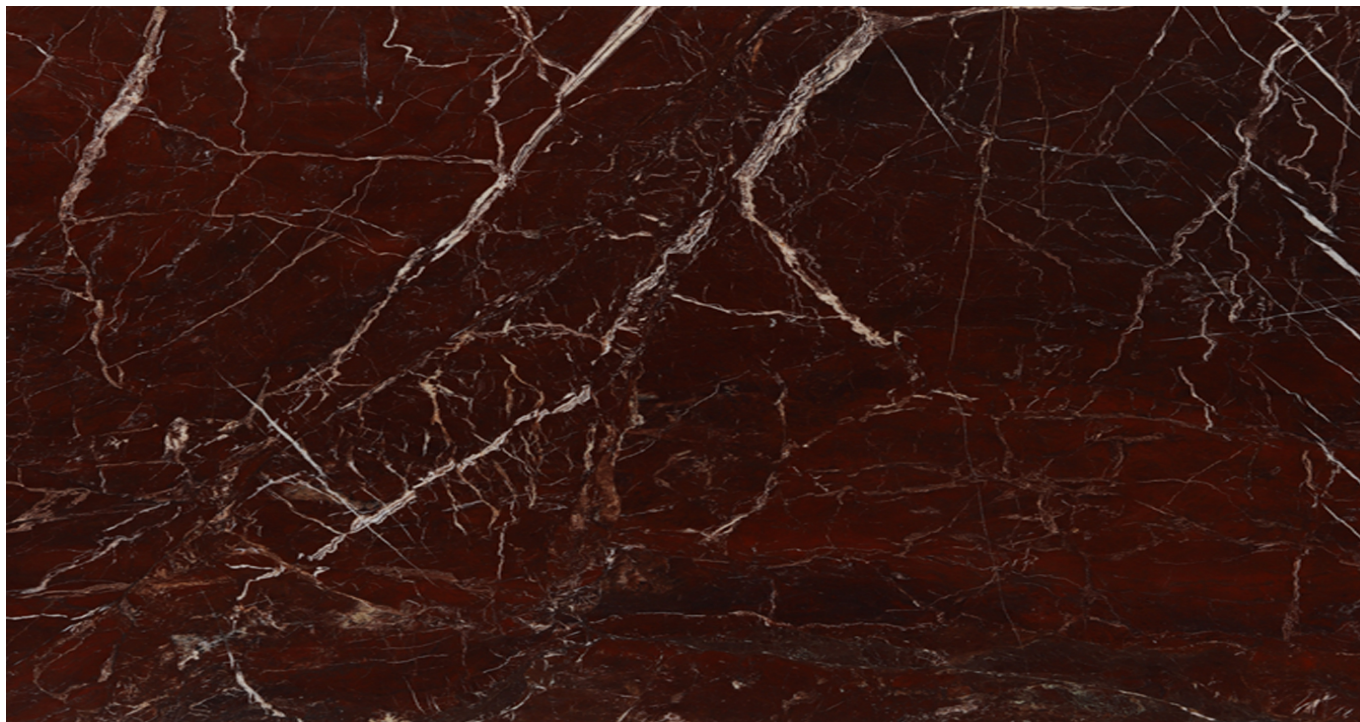

PRODUCT DATA SHEET

RED JASPER

Material: Marble

Color: Red

Reference block: ME1825

Total slabs: 4

Total square meters: 13.46

Available material, last update at: 04-04-2025

Features

MATERIAL	FINISH	N°	L	W	THK	M²
RED JASPER	POLISHED	1	221	158	2	3.49
RED JASPER	POLISHED	1	221	154	2	3.4
RED JASPER	POLISHED	1	221	151	2	3.34
RED JASPER	POLISHED	1	221	146	2	3.23