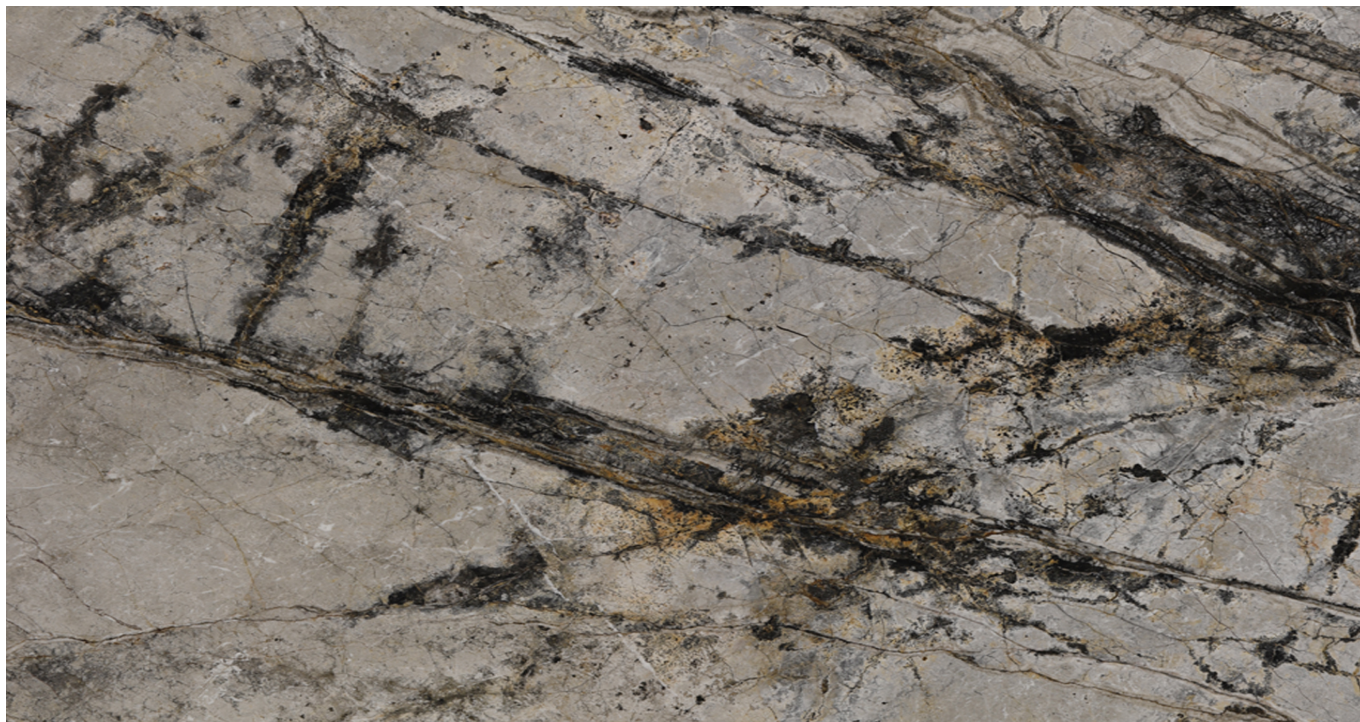

### **GREY ROOTS**

Material: Marble

Color: Gray

Reference block: IN1327

Total slabs: 20

Total square meters: 99.56

---

Available material, last update at: 04-04-2025